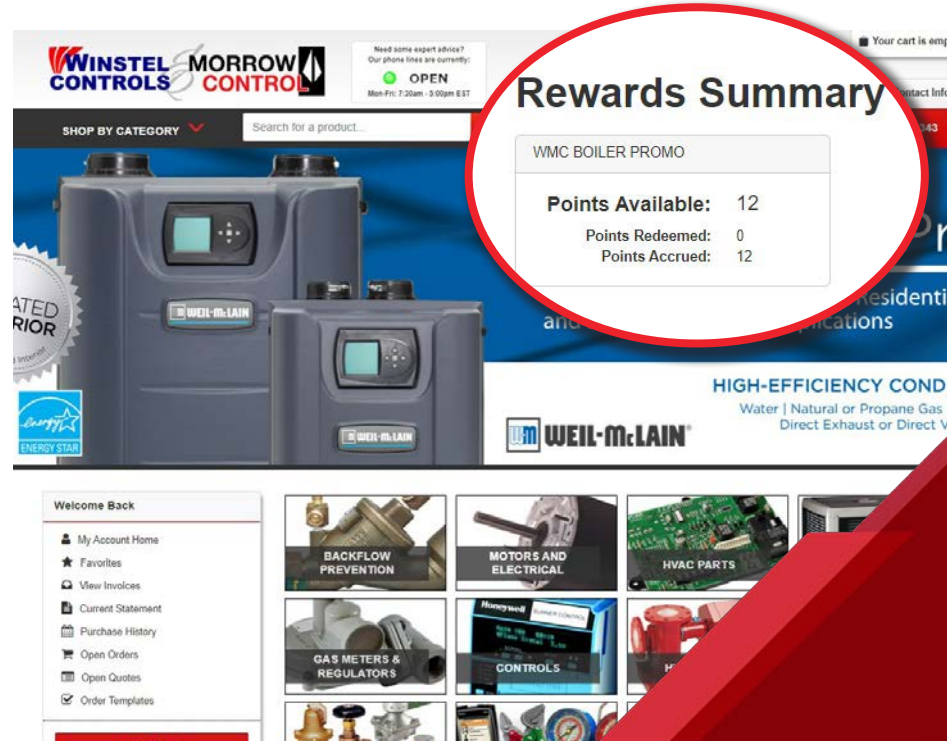

WinstelControls.com

Eligible Products: Weil-McLain Cast Iron and High Efficiency (Condensing) Boilers

Cast Iron Eligible Boilers			
CGi	Gas Boiler	Water - Induced Draft	50-233 MBH (input)
CGa	Gas Boiler	Water - Atmospheric Draft	52-245 MBH (input)
PEG	Gas Boiler	Steam Only - Atmospheric Draft	75-250 MBH (input)
EG	Gas Boiler	Water or Steam - Atmospheric Draft	75-299 MBH (input)
EGH	Gas Boiler	Steam - Atmospheric Draft	315-495 MBH (input)
WGO	Oil Boiler	Water	98-357 MBH (input)
SGO	Oil Boiler	Steam	133-357 MBH (input)
LGB	Gas Boiler	Water or Steam - Atmospheric Draft	400-2,860 MBH (input)
Model 80	Gas/Oil Boiler	Water or Steam	346-1674 MBH
Model 88	Gas/Oil Boiler	Water or Steam	1,010-5,845 MBH (input)
Model 94	Gas/Oil Boiler	Water or Steam	2,527-8,660 MBH (input)