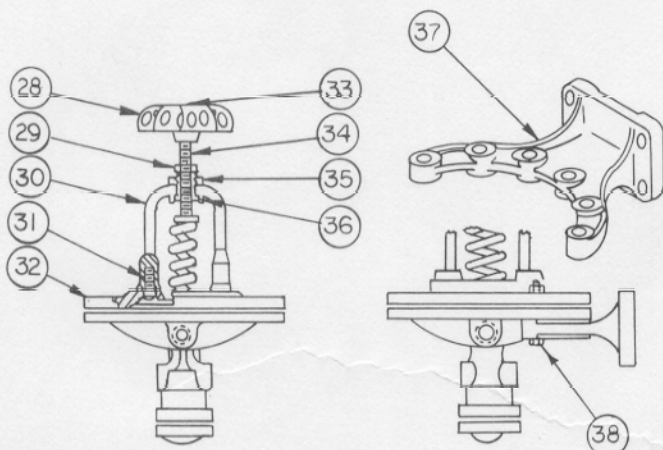

SPENCE ENGINEERING COMPANY, INC.
Walden, New York 12586

Parts List TYPE D5 PILOT

When ordering parts it is essential that the pilot type, service and serial number be stated.

Select parts by item number but order by part number. Specify complete part number when ordering.

TYPE D5 PILOT - METAL DISC

COMPOSITION DISC

ADJUSTING HANDWHEEL

WALL BRACKET

Item No.	Part Name	Remarks	Material	Part No.
1	Adjusting Nut		Steel	5-02874-0
2	Standard		Steel	4-05219-0
3	Spring Button		Steel	4-01040-0
4	Cowl		Iron	4-01521-1
5	Diaphragm - 2 per set	A, B	St. Steel	4-03927-0
6	Body & Bushing		Iron	8-04698-0
	Body & Bushing		Bronze	8-04699-0
7	Diaphragm Screw	B	Steel	4-04822-0
8	Valve Spring	A, B	Inconel	5-04985-0
9	Bushing	*	St. Steel	4-01080-0
10	Stem Nut	B	Steel	5-02888-0
11	Blind Flange		Iron	4-02151-0
	Blind Flange		Bronze	4-02153-0
12	Spring Yoke		Iron	5-06183-0
13	Adj. Spring 1-10 psi		Steel	5-05007-0
	Adj. Spring 5-25 psi		Steel	5-05003-0
14	Diaphragm Nut		Steel	5-02871-0
15	Pressure Plate	B	Iron	4-03684-1
16	Pusher Plate	B	Steel	4-03718-0
17	Diaphragm Bolt		Steel	5-04764-0
18	Stem	B	St. Steel	4-05229-0
19	Seat Ring	B	St. Steel	4-04057-0
20	Disc	B	St. Steel	4-01772-0
21	Screen, Steam	B	Monel	4-04700-0
22	Gasket	A, B	Asbestos	5-02378-0
23	Blind Flange Bolt		Steel	5-04803-0
24	Pipe Plug 1/8" NPT	(Not Shown)	Steel	4-03769-0
	Pipe Plug 1/8" NPT	(Not Shown)	Brass	4-03770-0

Composition Disc

25	Seat Ring		St. Steel	4-04060-0
26	Composition Disc Ass'y		Brass	7-53512-0
27	Stem		St. Steel	4-05381-0

Adjusting Handwheel

28	Handwheel		Mall. Iron	5-06139-0
29	Adj. Screw Locknut		Steel	5-02952-0
30	Handwheel Yoke		Duct. Iron	4-06169-0
31	Yoke Bolts		Steel	5-04805-0
32	Cowl		Cast Iron	4-01523-0
33	Handwheel Nut		Steel	5-02872-0
34	Adjusting Screw		Steel	4-04752-0
35	Yoke Bushing Locknut		Steel	5-02947-0
36	Yoke Bushing		Bronze	4-01152-0