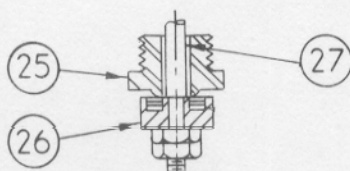

SPENCE ENGINEERING COMPANY, INC.
Walden, New York 12586

Parts List TYPE D5 PILOT

When ordering parts it is essential that the pilot type, service and serial number be stated.

Select parts by item number but order by part number. Specify complete part number when ordering.

TYPE D5 PILOT - METAL DISC

COMPOSITION DISC

ADJUSTING HANDWHEEL

WALL BRACKET

Item No.	Part Name	Remarks	Material	Part No.
1	Adjusting Nut		Steel	5-02874-0
2	Standard		Steel	4-05219-0
3	Spring Button		Steel	4-01040-0
4	Cowl		Iron	4-01521-1
5	Diaphragm - 2 per set	A, B	St. Steel	4-03927-0
6	Body & Bushing		Iron	8-04698-0
	Body & Bushing		Bronze	8-04699-0
7	Diaphragm Screw	B	Steel	4-04822-0
8	Valve Spring	A, B	Inconel	5-04985-0
9	Bushing	*	St. Steel	4-01080-0
10	Stem Nut	B	Steel	5-02888-0
11	Blind Flange		Iron	4-02151-0
	Blind Flange		Bronze	4-02153-0
12	Spring Yoke		Iron	5-06183-0
13	Adj. Spring 1-10 psi		Steel	5-05007-0
	Adj. Spring 5-25 psi		Steel	5-05003-0
14	Diaphragm Nut		Steel	5-02871-0
15	Pressure Plate	B	Iron	4-03684-1
16	Pusher Plate	B	Steel	4-03718-0
17	Diaphragm Bolt		Steel	5-04764-0
18	Stem	B	St. Steel	4-05229-0
19	Seat Ring	B	St. Steel	4-04057-0
20	Disc	B	St. Steel	4-01772-0
21	Screen, Steam	B	Monel	4-04700-0
22	Gasket	A, B	Asbestos	5-02378-0
23	Blind Flange Bolt		Steel	5-04803-0
24	Pipe Plug 1/8" NPT	(Not Shown)	Steel	4-03769-0
	Pipe Plug 1/8" NPT	(Not Shown)	Brass	4-03770-0

Composition Disc

25	Seat Ring		St. Steel	4-04060-0
26	Composition Disc Ass'y		Brass	7-53512-0
27	Stem		St. Steel	4-05381-0

Adjusting Handwheel

28	Handwheel		Mall. Iron	5-06139-0
29	Adj. Screw Locknut		Steel	5-02952-0
30	Handwheel Yoke		Duct. Iron	4-06169-0
31	Yoke Bolts		Steel	5-04805-0
32	Cowl		Cast Iron	4-01523-0
33	Handwheel Nut		Steel	5-02872-0
34	Adjusting Screw		Steel	4-04752-0
35	Yoke Bushing Locknut		Steel	5-02947-0
36	Yoke Bushing		Bronze	4-01152-0