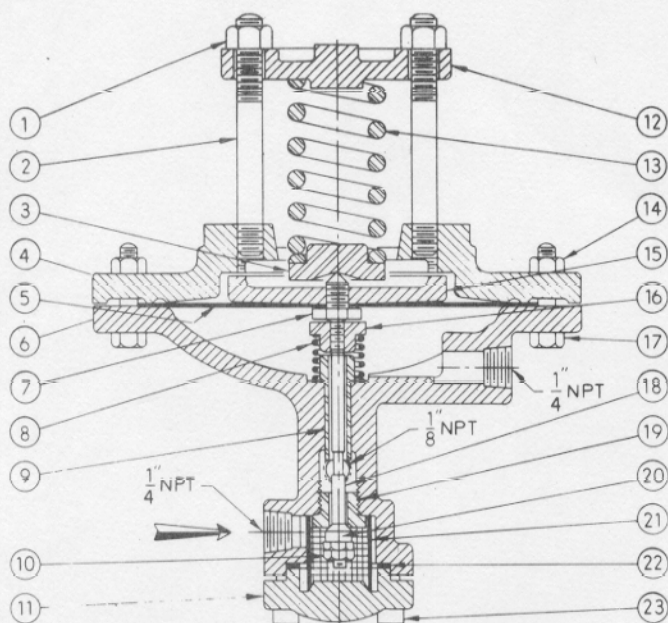

SPENCE ENGINEERING COMPANY, INC.
Walden, New York 12586

Parts List TYPE D5 PILOT

When ordering parts it is essential that the pilot type, service and serial number be stated.

Select parts by item number but order by part number. Specify complete part number when ordering.

TYPE D5 PILOT - METAL DISC

COMPOSITION DISC

ADJUSTING HANDWHEEL

WALL BRACKET

Item No.	Part Name	Remarks	Material	Part No.
1	Adjusting Nut		Steel	5-02874-0
2	Standard		Steel	4-05219-0
3	Spring Button		Steel	4-01040-0
4	Cowl		Iron	4-01521-1
5	Diaphragm - 2 per set	A, B	St. Steel	4-03927-0
6	Body & Bushing		Iron	8-04698-0
	Body & Bushing		Bronze	8-04699-0
7	Diaphragm Screw	B	Steel	4-04822-0
8	Valve Spring	A, B	Inconel	5-04985-0
9	Bushing	*	St. Steel	4-01080-0
10	Stem Nut	B	Steel	5-02888-0
11	Blind Flange		Iron	4-02151-0
	Blind Flange		Bronze	4-02153-0
12	Spring Yoke		Iron	5-06183-0
13	Adj. Spring 1-10 psi		Steel	5-05007-0
	Adj. Spring 5-25 psi		Steel	5-05003-0
14	Diaphragm Nut		Steel	5-02871-0
15	Pressure Plate	B	Iron	4-03684-1
16	Pusher Plate	B	Steel	4-03718-0
17	Diaphragm Bolt		Steel	5-04764-0
18	Stem	B	St. Steel	4-05229-0
19	Seat Ring	B	St. Steel	4-04057-0
20	Disc	B	St. Steel	4-01772-0
21	Screen, Steam	B	Monel	4-04700-0
22	Gasket	A, B	Asbestos	5-02378-0
23	Blind Flange Bolt		Steel	5-04803-0
24	Pipe Plug 1/8" NPT	(Not Shown)	Steel	4-03769-0
	Pipe Plug 1/8" NPT	(Not Shown)	Brass	4-03770-0

Composition Disc

25	Seat Ring		St. Steel	4-04060-0
26	Composition Disc Ass'y		Brass	7-53512-0
27	Stem		St. Steel	4-05381-0

Adjusting Handwheel

28	Handwheel		Mall. Iron	5-06139-0
29	Adj. Screw Locknut		Steel	5-02952-0
30	Handwheel Yoke		Duct. Iron	4-06169-0
31	Yoke Bolts		Steel	5-04805-0
32	Cowl		Cast Iron	4-01523-0
33	Handwheel Nut		Steel	5-02872-0
34	Adjusting Screw		Steel	4-04752-0
35	Yoke Bushing Locknut		Steel	5-02947-0
36	Yoke Bushing		Bronze	4-01152-0